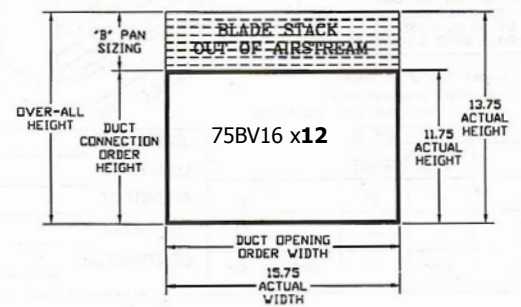

Fire Damper Sizing Chart

75 - 05 - 77 - 99 Series

65 - 95 - 66 Series (SHADED AREA)

Type B Sizing Chart

Duct Opening Height	Standard 75 - 05 - 77 - 99 Overall Height	Thinline 65 - 95 - 66 Overall Height	Duct Opening Height	Standard 75 - 05 - 77 - 99 Overall Height	Thinline 65 - 95 - 66 Overall Height
4"	5"	6"	29"	33"	36"
5"	6"	7"	30"	34"	37"
6"	7"	8"	31"	35"	38"
7"	8"	9"	32"	36"	39"
8"	10"	11"	33"	37"	40"
9"	11"	12"	34"	38"	41"
10"	12"	13"	35"	39"	43"
11"	13"	14"	36"	41"	44"
12"	14"	15"	37"	42"	45"
13"	15"	17"	38"	43"	46"
14"	16"	18"	39"	44"	47"
15"	17"	19"	40"	45"	48"
16"	18"	20"	41"	46"	49"
17"	20"	21"	42"	47"	n/a
18"	21"	23"	43"	48"	n/a
19"	22"	24"	44"	49"	n/a
20"	23"	25"	45"	51"	n/a
21"	24"	26"	46"	52"	n/a
22"	25"	27"	47"	53"	n/a
23"	26"	28"	48"	54"	n/a
24"	27"	29"	49"	55"	n/a
25"	28"	31"	50"	56"	n/a
26"	29"	32"	51"	57"	n/a
27"	31"	33"	52"	58"	n/a
28"	32"	34"	53"	59"	n/a

Example:

Note: All sizing in inches

1502 Industrial Drive, Unit #2
Monongahela, PA 15063