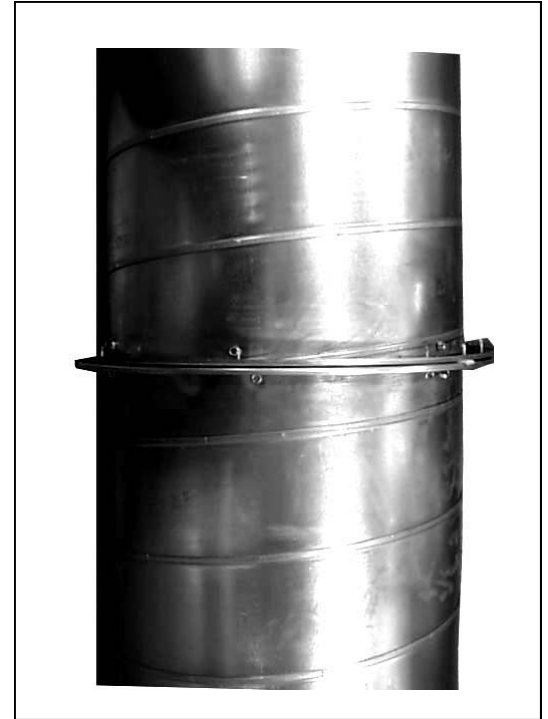

# SpiralFlange™

Round Duct Connection System

## Specifications

- Round duct connection system
- 8" - 48" 18 gauge  
50" and up - 16 gauge
- Available in galvanized, galvaneal, stainless, aluminum, aluminized and PVC
- No special tools required
- Available for double wall
- Specially designed with a split to accommodate minor deviations of pipe diameter (also available welded)
- Available in "halves" for flat oval
- Straight material available for flat oval