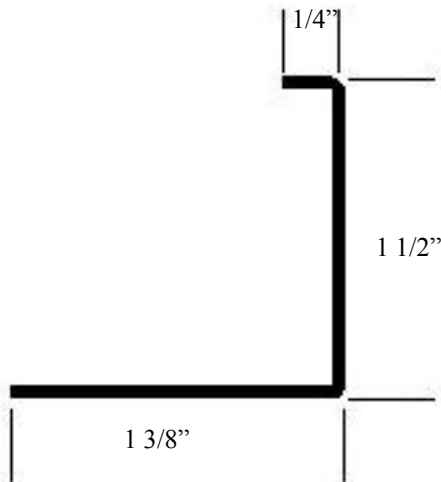

## Specifications

- Round duct connection system
- 8" - 48" 18 gauge  
50" and up - 16 gauge
- Available in galvanized, galvaneal, stainless, aluminum, aluminized and PVC
- No special tools required
- Available for double wall
- Specially designed with a split to accommodate minor deviations of pipe diameter (also available welded)
- Available in "halves" for flat oval
- Straight material available for flat oval

## Profile

- Available in 8" through 72"

**W**  
**C.L. WARD**  
**& FAMILY INC.**

1502 Industrial Drive Unit #2  
Monongahela, PA 15063  
888.973.7600  
www.clward.com